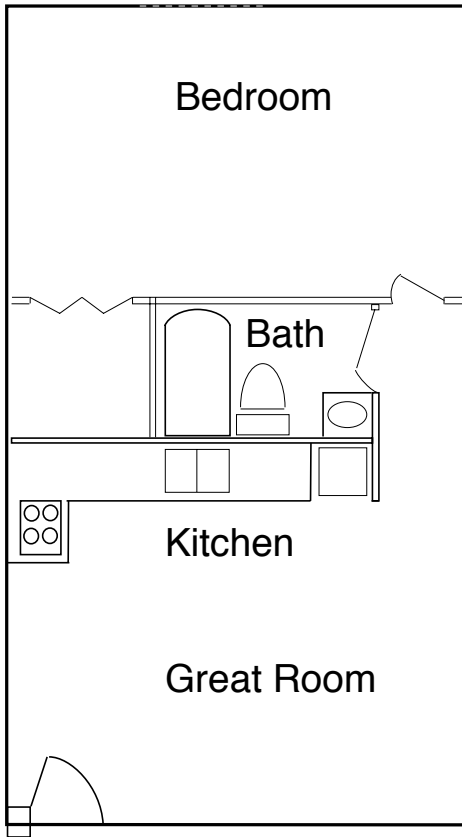

High Country Condos | Standard

Address | 1469 West King Street

Go to www.mapquest.com

Price per month

Individuals	1	2
Price	\$ 550	\$ 575

Notes:

Walking: N	AppalCart: Y	Driving: Y		1st level	2nd level	Flooring
Age: 1981	Garage: N	Range: elec.	Foyer			
Ext: siding	Closets: 1	Refrig: Y	Living Rm.	X		carpet
Roof: asp.	Porch: N	Dish W: N	Dining Rm.	X		carpet
Water: city	Patio: N	Disp: N	Kitchen	X		vinyl
Sewer: city	Base: N	W: com	Bedrooms	X		carpet
Heat: EBB	Drive: paved	D: com	Baths	X		vinyl
Hot W: elec.	Road: paved	Frpl: N				