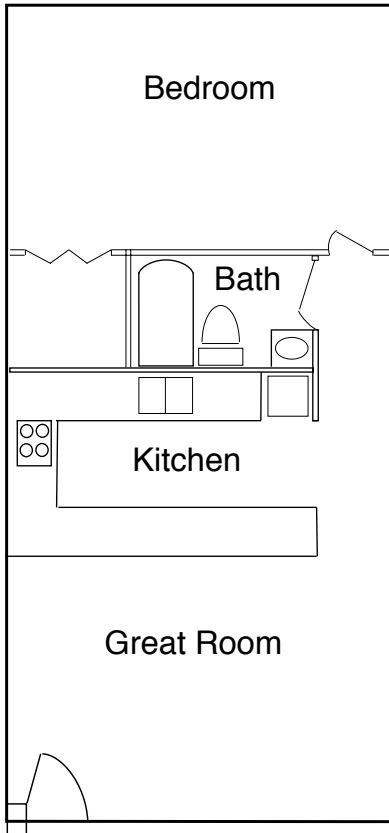

High Country Condos | Large

Address | 1469 West King Street

Go to www.mapquest.com

Price per month

Individuals	1	2
Price	\$ 580	\$ 600

Notes:

Walking: N	AppalCart: Y	Driving: Y		1st level	2nd level	Flooring
Age: 1981	Garage: N	Range: elec.	Foyer			
Ext: siding	Closets: 1	Refrig: Y	Living Rm.	X		carpet
Roof: asp.	Porch: N	Dish W: N	Dining Rm.	X		carpet
Water: city	Patio: N	Disp: N	Kitchen	X		vinyl
Sewer: city	Base: N	W: com	Bedrooms	X		vinyl
Heat: CC&EBB	Drive: paved	D: com	Baths	X		vinyl
Hot W: elec.	Road: paved	Frpl: N				