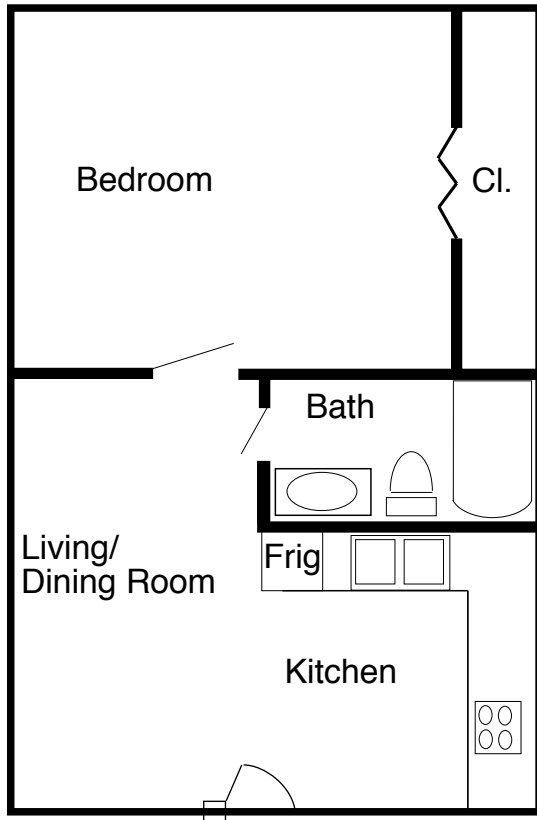

Terrace Park Apartments | One Bedroom

Address | 165 Pine Street

Go to www.mapquest.com

Price per month

Individuals	1	2
Price	\$ 575	\$ 600

Notes:

Walking: Y	AppalCart: Y	Driving: Y		1st level	2nd level	Flooring
Age: 1978	Garage: N	Range: elec.	Foyer			
Ext: brick	Closets: 1	Refrig: Y	Living Rm.	X		carpet
Roof: asp.	Porch: N	Dish W: N	Dining Rm.	X		vinyl
Water: city	Patio: N	Disp: N	Kitchen	X		vinyl
Sewer: city	Base: N	W: N	Bedrooms	X		carpet
Heat: EBB	Drive: paved	D: N	Baths	X		vinyl
Hot W: elec.	Road: paved	Frpl: N				