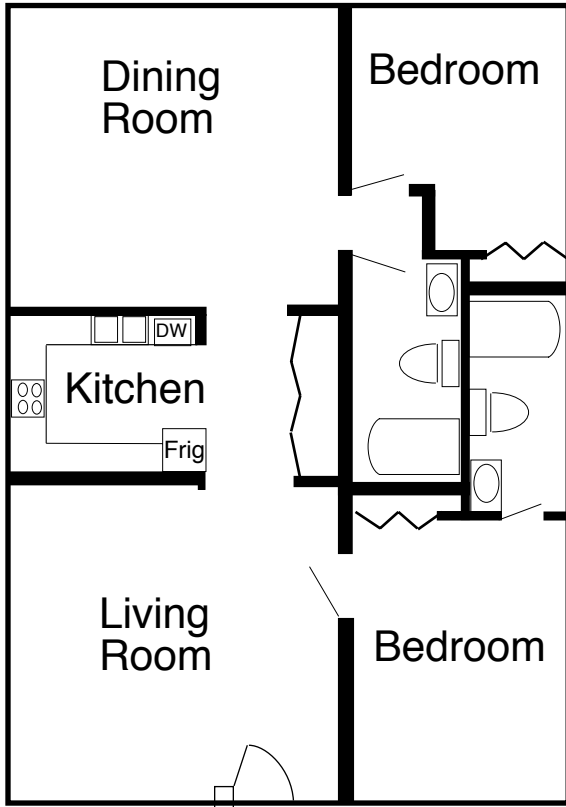

# Boone Village Club | Two Bedroom

**Address** | 259 Furman Road

Go to [www.mapquest.com](http://www.mapquest.com)

### Notes:

---

---

---

Walking: N	AppalCart: Y	Driving: Y		1st level	2nd level	Flooring
Age: 1973	Garage: N	Range: elec.	Foyer			
Ext: brick	Closets: 3	Refrig: Y	Living Rm.	X		carpet
Roof: asp.	Porch: N	Dish W: Y	Dining Rm.	X		carpet
Water: city	Patio: Y	Disp: N	Kitchen	X		vinyl
Sewer: city	Base: N	W: com	Bedrooms	2		carpet
Heat: HVAC	Drive: paved	D: com	Baths	2		vinyl
Hot W: elec.	Road: paved	Frpl: N				