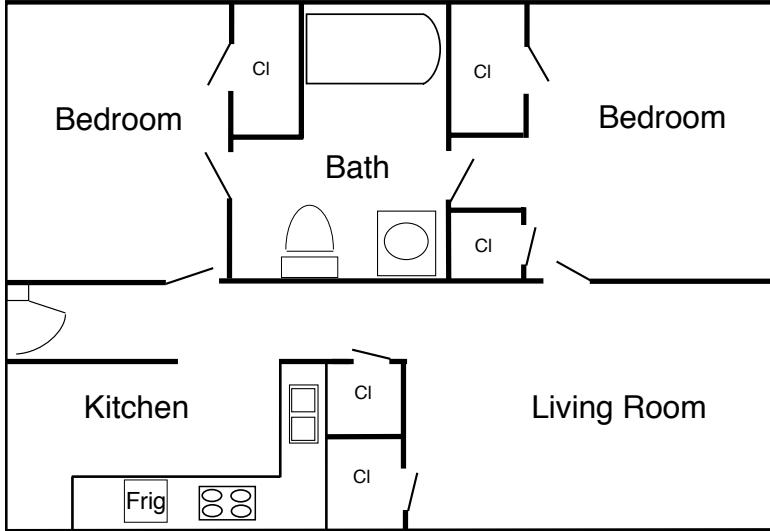

# Dogwood Apartments | Two Bedroom

**Address** | 110 Ridgewood Drive

Go to [www.mapquest.com](http://www.mapquest.com)

## Notes:

---

---

---

Walking: Y	AppalCart: Y	Driving: Y		1st level	2nd level	Flooring
Age: 1965	Garage: N	Range: elec.	Foyer			
Ext: brick	Closets: 5	Refrig: Y	Living Rm.	X		carpet
Roof: pitch	Porch: N	Dish W: N	Dining Rm.			
Water: city	Patio: N	Disp: N	Kitchen	X		vinyl
Sewer: city	Base: N	W: *See below	Bedrooms	2		carpet
Heat: EBB	Drive: paved	D: *See below	Baths	1		vinyl
Hot W: elec.	Road: paved	Frpl: N				

Water & sewer included. There are only two 2-bedroom units at Dogwood. The floor plans vary, so please call for details. \*Only one of the two units has a washer/dryer connection.