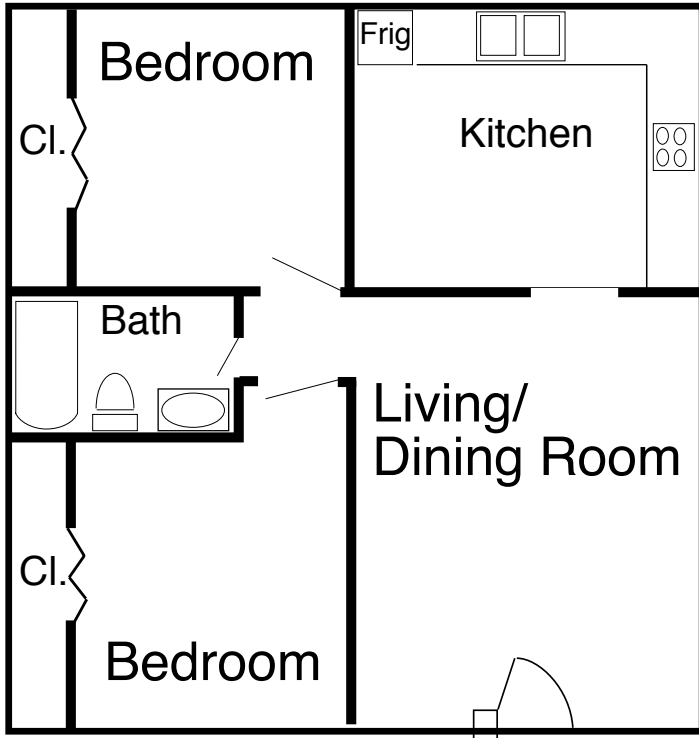

# Terrace Park Apartments | Two Bedroom

**Address** | 165 Pine Street

Go to [www.mapquest.com](http://www.mapquest.com)

## Notes:

---

---

---

Walking: Y	AppalCart: Y	Driving: Y		1st level	2nd level	Flooring
Age: 1978	Garage: N	Range: elec.	Foyer			
Ext: brick	Closets: 1	Refrig: Y	Living Rm.	X		carpet
Roof: asp.	Porch: N	Dish W: N	Dining Rm.	X		vinyl
Water: city	Patio: N	Disp: N	Kitchen	X		vinyl
Sewer: city	Base: N	W: N	Bedrooms	2		carpet
Heat: EBB	Drive: paved	D: N	Baths	X		vinyl
Hot W: elec.	Road: paved	Frpl: N				