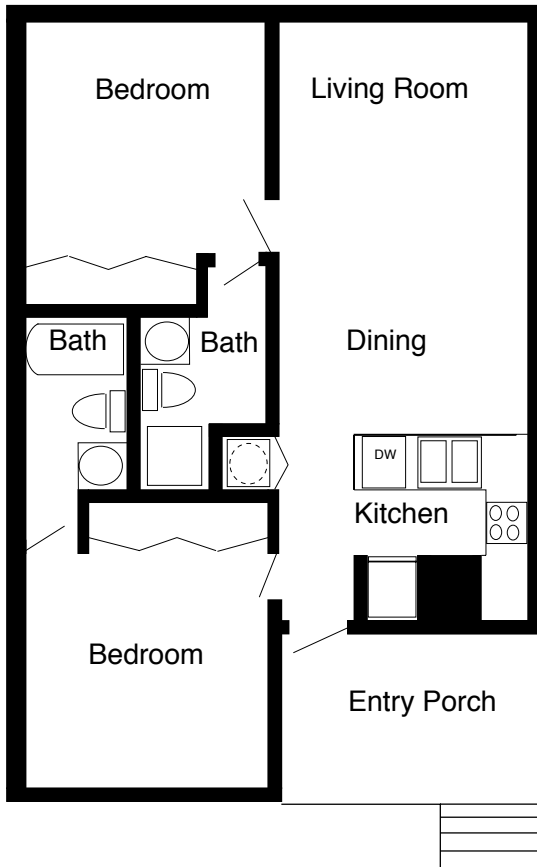

Kingswood Condos

Address | 229 East King Street