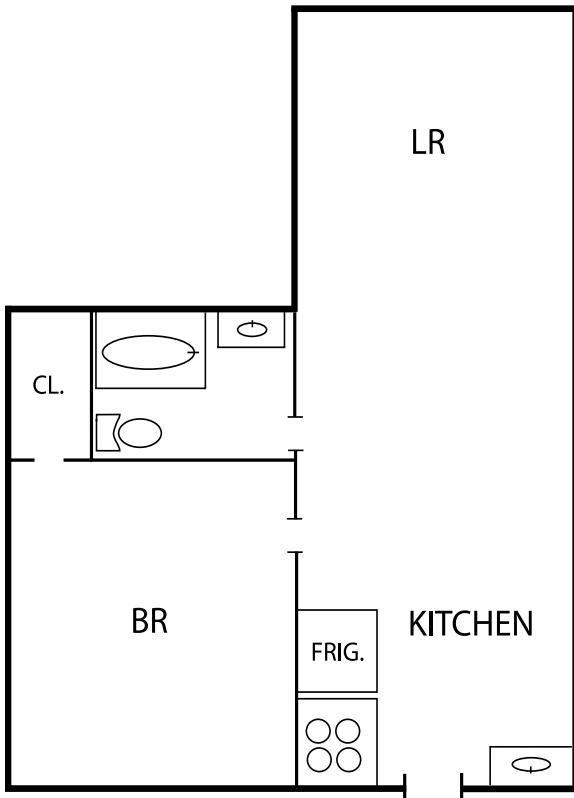

University Apartments | One Bedroom

Address | 526 Stadium Drive