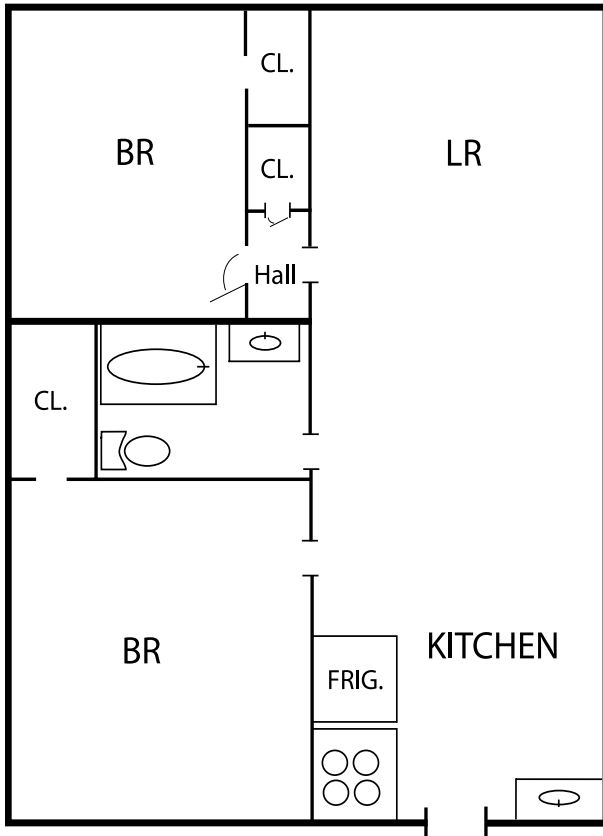

University Apartments | Two Bedroom

Address | 526 Stadium Drive