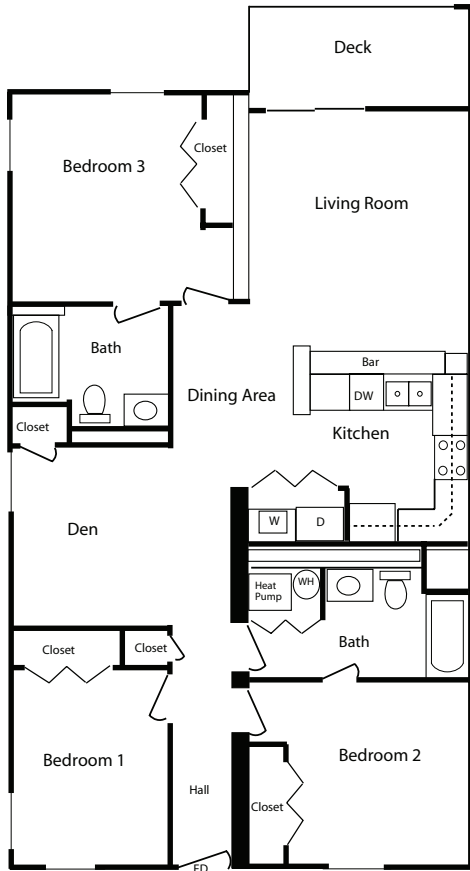

Greenhill Condominiums | Three Bedroom

Address | 800 Meadowview Dr.

Go to www.mapquest.com

Price per month Notes:

Individuals	1	2	3
Price	\$ 1,350	\$ 1,350	\$ 1,350

Walking: N	AppalCart: Y	Driving: Y		1st level	2nd level	Flooring
Age: 2000	Garage: N	Range: Y	Foyer			
Ext: wood	Closets: 5	Refrig: Y	Living Rm.	X		carpet
Roof: asp.	Porch: Y	Dish W: Y	Dining Rm.	X		carpet
Water: city	Patio: N	Disp: N	Kitchen	X		vinyl
Sewer: city	Base: N	W: Y	Bedrooms	3		carpet
Heat: HVAC	Drive: paved	D: Y	Baths	3		vinyl
Hot W: elec.	Road: paved	Frpl: N				